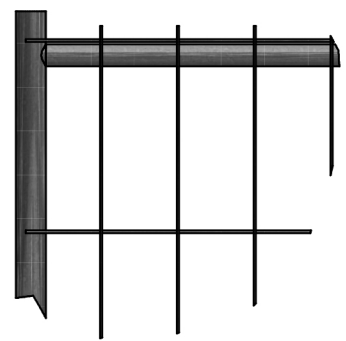

Horizontal tubes: Ø30
 Vertical tubes: Ø41
 Horizontal wires: Ø4 x8
 Vertical wires: Ø3.0 x32
 Mesh: 105 x 250

DETAIL E
 SCALE 1 / 5

DETAIL G
 SCALE 1 / 5

DETAIL J
 SCALE 1 / 5

DRAWN jhere!	6-9-2016	CRH Mobile Fencing & Security	
CHECKED JVH	18-10-2016	TITLE	 SER Mobilezaun AG Lehstrasse 10 CH-9245 Sonnentall 071 552 06 58
QA		SER MOBILZAUN 400	
MFG		SIZE	REV
APPROVED DW	18-10-2016	C	
		SCALE	DWG NO
			SHEET 2 OF 3