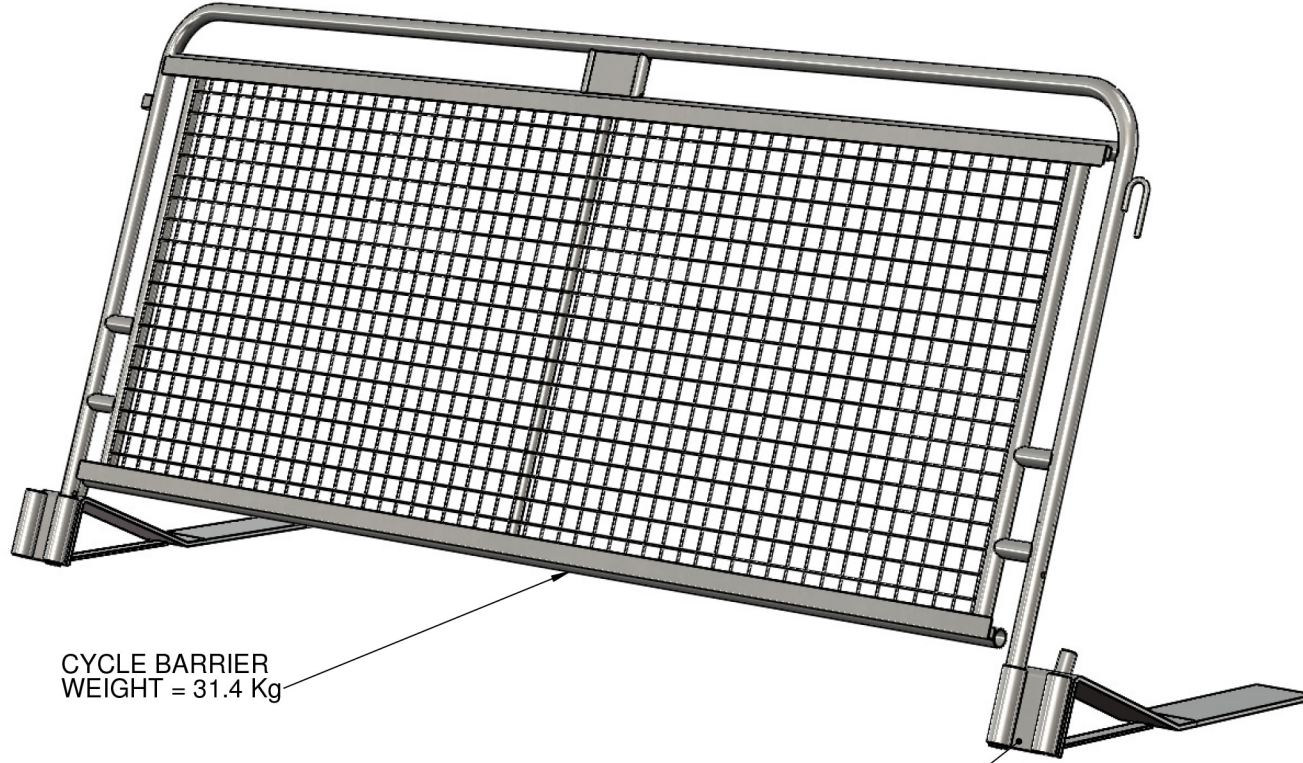

1
2
3
4
5
6
7
8

ALL DIMENSIONS IN MILLIMETRES
REMOVE ALL SHARP EDGES

THIRD ANGLE PROJECTION
DO NOT SCALE DRAWING

CYCLE BARRIER
WEIGHT = 31.4 Kg

CYCLE BARRIER FOOT
WEIGHT = 12.6 Kg

1	31/10/14	ISSUED FOR MANUFACTURE	GC	.	.
0	3/7/14	ISSUED FOR MANUFACTURE	GC	.	.
REV	DATE	DESCRIPTION	DRN	CHKD	APPR