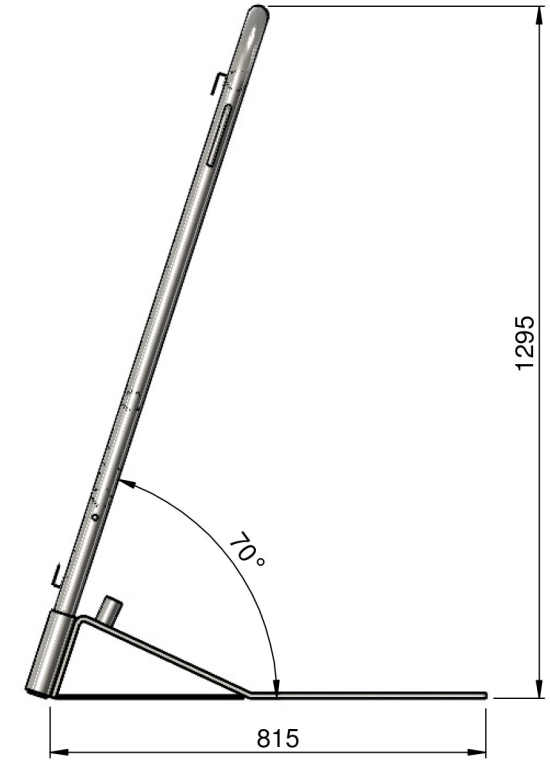

1
2
3
4
5
6
7
8

ALL DIMENSIONS IN MILLIMETRES
REMOVE ALL SHARP EDGES

THIRD ANGLE PROJECTION
DO NOT SCALE DRAWING

CYCLE BARRIER
WEIGHT = 31.4 Kg

CYCLE BARRIER FOOT
WEIGHT = 12.6 Kg

1	31/10/14	ISSUED FOR MANUFACTURE	GC	.	.
0	3/7/14	ISSUED FOR MANUFACTURE	GC	.	.
REV	DATE	DESCRIPTION	DRN	CHKD	APPR

TOLERANCES - UNLESS STATED OTHERWISE		
UNTOLERANCED DIMENSIONS	+/- 2mm	
CUTTING LENGTHS	+/- 2mm	
FABRICATION	UP TO 300mm	+/- 1mm
	UP TO 1000mm	+/- 2mm
	1001mm & ABOVE	+/- 3mm
	ANGULAR	+/- 1°
MACHINING	+/- 0.2mm	
GAUGE	+/- 10%	
WEIGHT	+/- 10% (DUE TO MATERIAL PROPERTIES & TOLERANCES)	